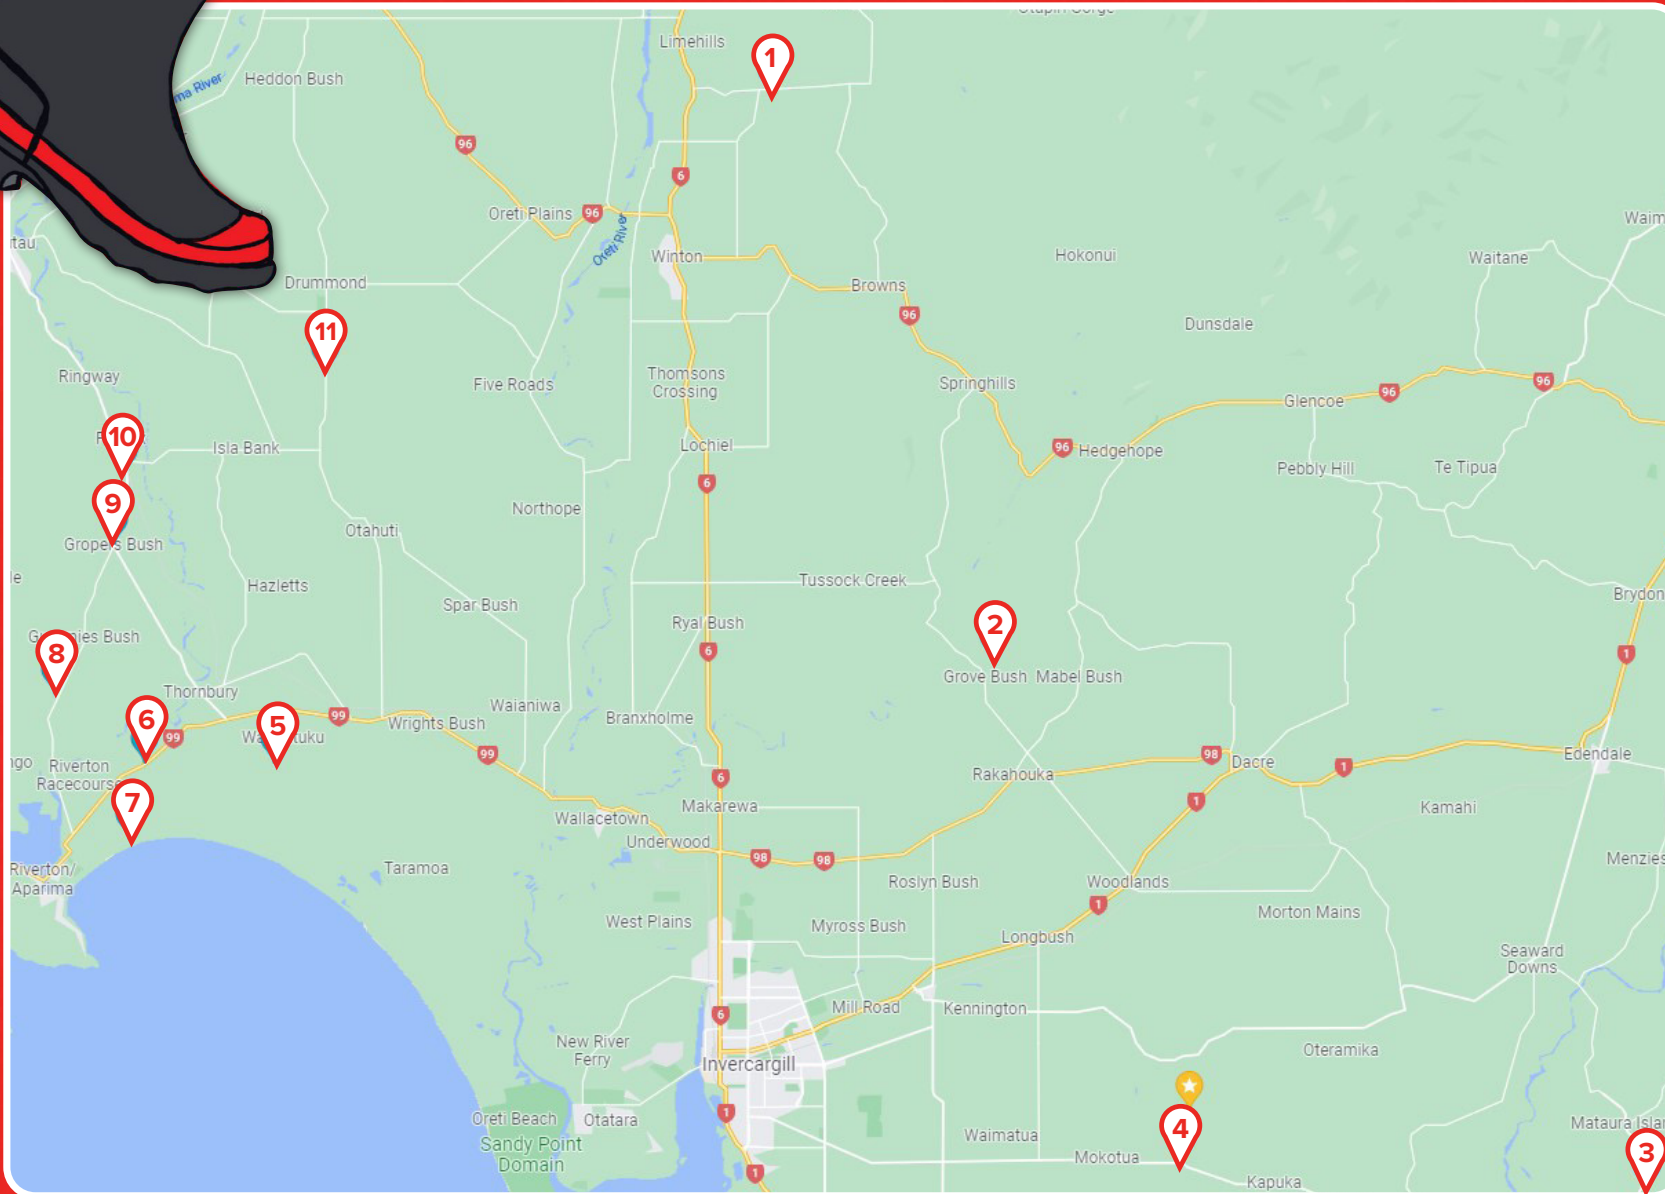

SOUTHLAND CHRISTMAS DISPLAY MAP

- 1** FIELD OF DREAMS
Limehills Browns Rd
- 2** THIS LITTLE LIGHT OF OURS
Hanning Rd, Grove Bush
- 3** PINE BUSH XMAS TREE
Matura Island-Fortrose Rd,
Pine Bush
- 4** JINGLE BALES
Cnr Mokotua Rd & Gorge Rd
- 5** XMAS FUN ON THE FARM
Bickley Rd
- 6** SANTA'S WASHING DAY
Riverton-Wallacetown Hwy
- 7** OYSTER FLATS DISPLAY
Templeton Rd, Otaitai Bush
- 8** GUMMIE
Riverton-Otautau Rd,
Gummies Bush
- 9** FESTIVE WHEELS
Riverton-Otautau Road
- 10** THE FAIRFAX REINDEER INN
Riverton Side of Fairfax
- 11** CRASHED SANTA
Boundary Rd, Isla Bank