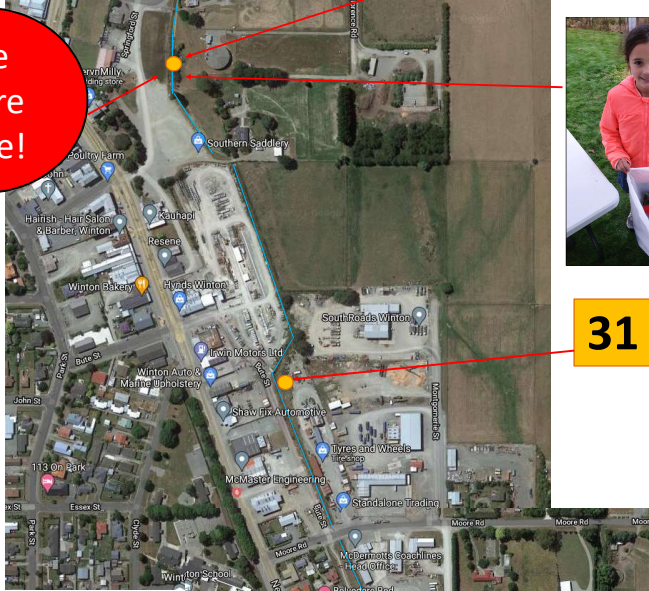

# Marshalls Creek

Community Rapid Habitat Assessment  
June 16th 2021

We Were Here!

Rubbish – 1 bag of waste collected in 50m along Marshalls Creek here

- Grass Strips
- Buffer Zones
- Riparian Zones
- Education
- Fencing
- Native Plants
- Controlled Discharges
- Shade